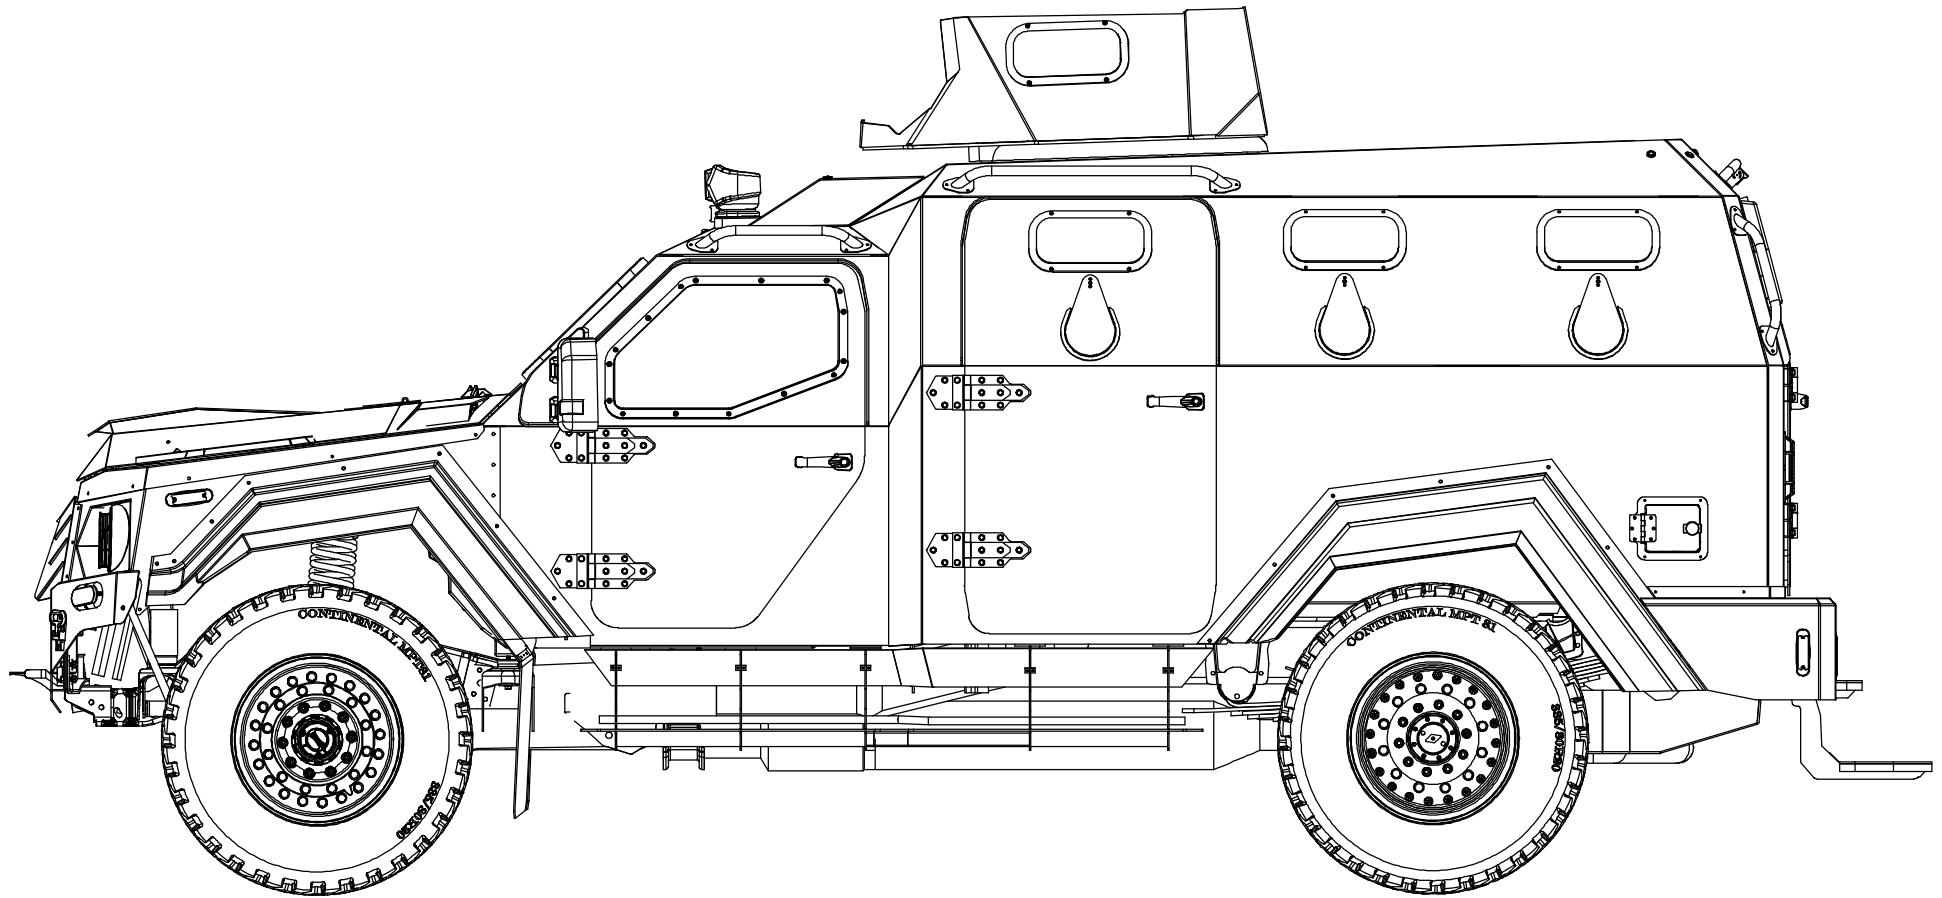

Sheet: 1/6

5

4

3

2

1

Revision Date	Checked By	Approved By - Date	Date	Scale
3/2/2017	AD	BD 3/2/2017	3/2/2017	-

UNLESS OTHERWISE SPECIFIED:
 DIMENSIONS ARE IN INCHES
 TOLERANCE:
 FRACTIONAL: $\pm 1/32$
 DECIMAL: ± 0.03
 ANGLES: $\pm 0.25^\circ$