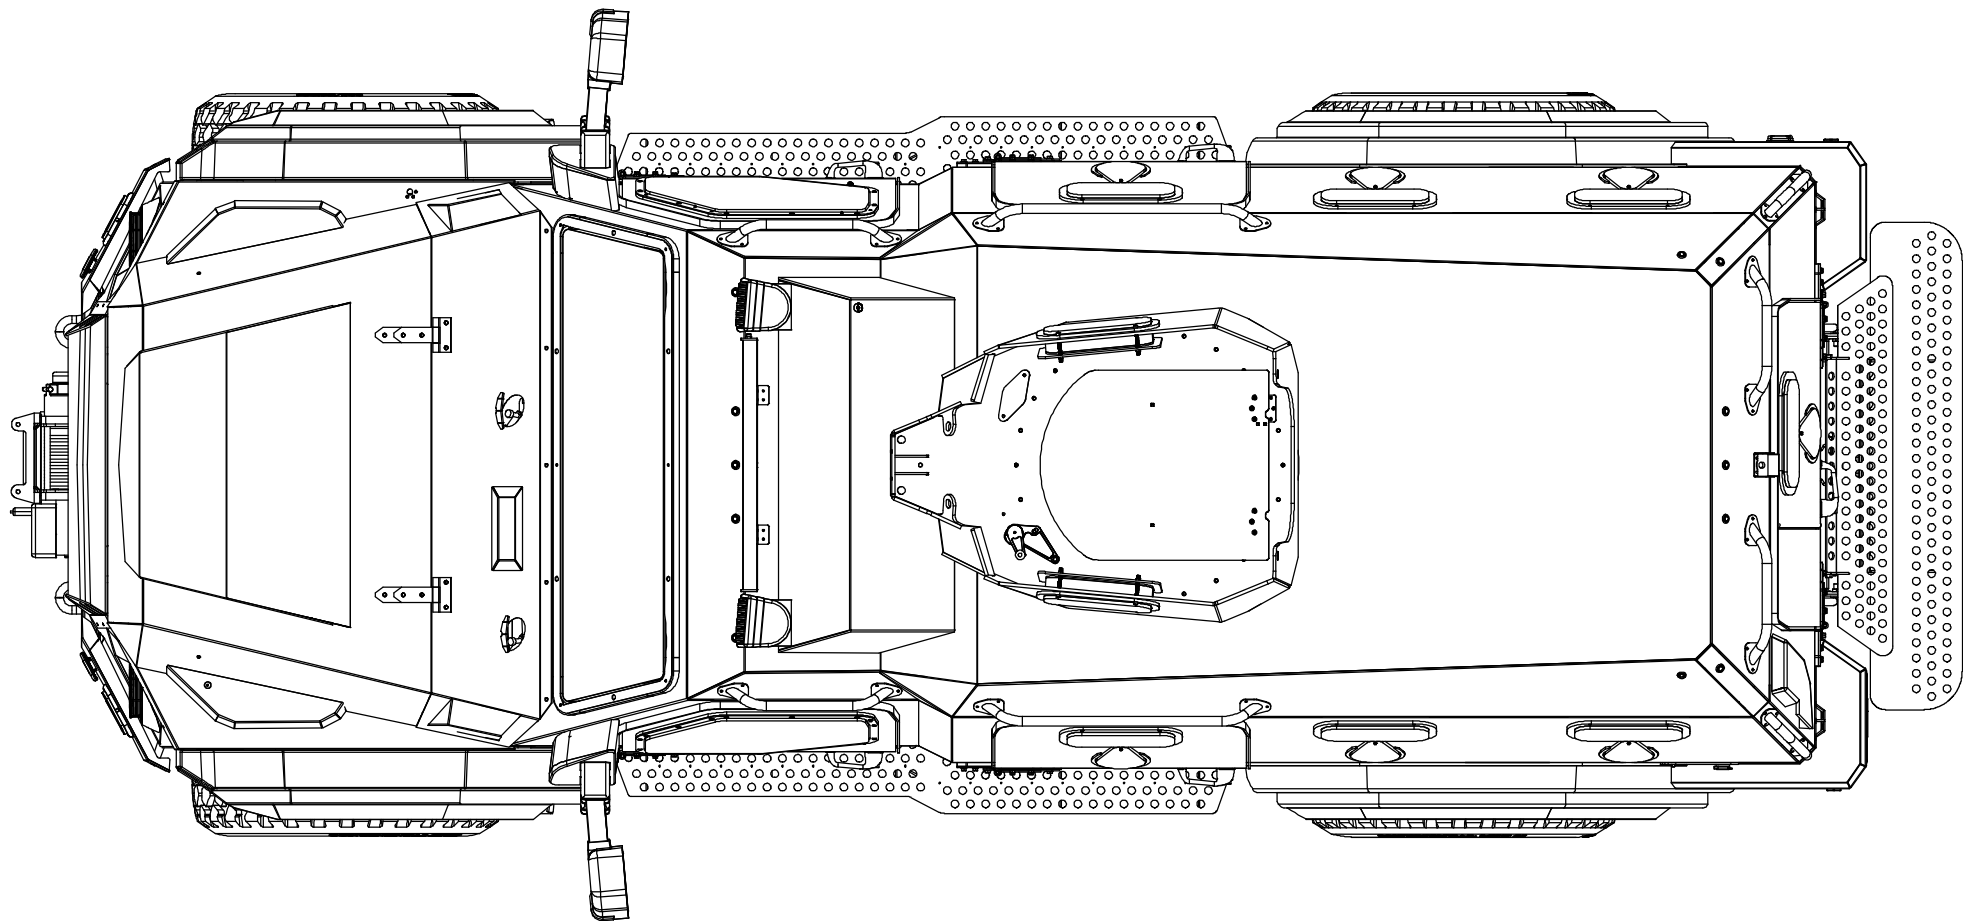

Sheet: 4/6

5

4

3

2

1

Revision Date	Checked By	Approved By - Date	Date	Scale
3/2/2017	AD	BD 3/2/2017	3/2/2017	-

UNLESS OTHERWISE SPECIFIED:
 DIMENSIONS ARE IN INCHES
 TOLERANCE:
 FRACTIONAL: $\pm 1/32$
 DECIMAL: ± 0.03
 ANGLES: $\pm 0.25^\circ$